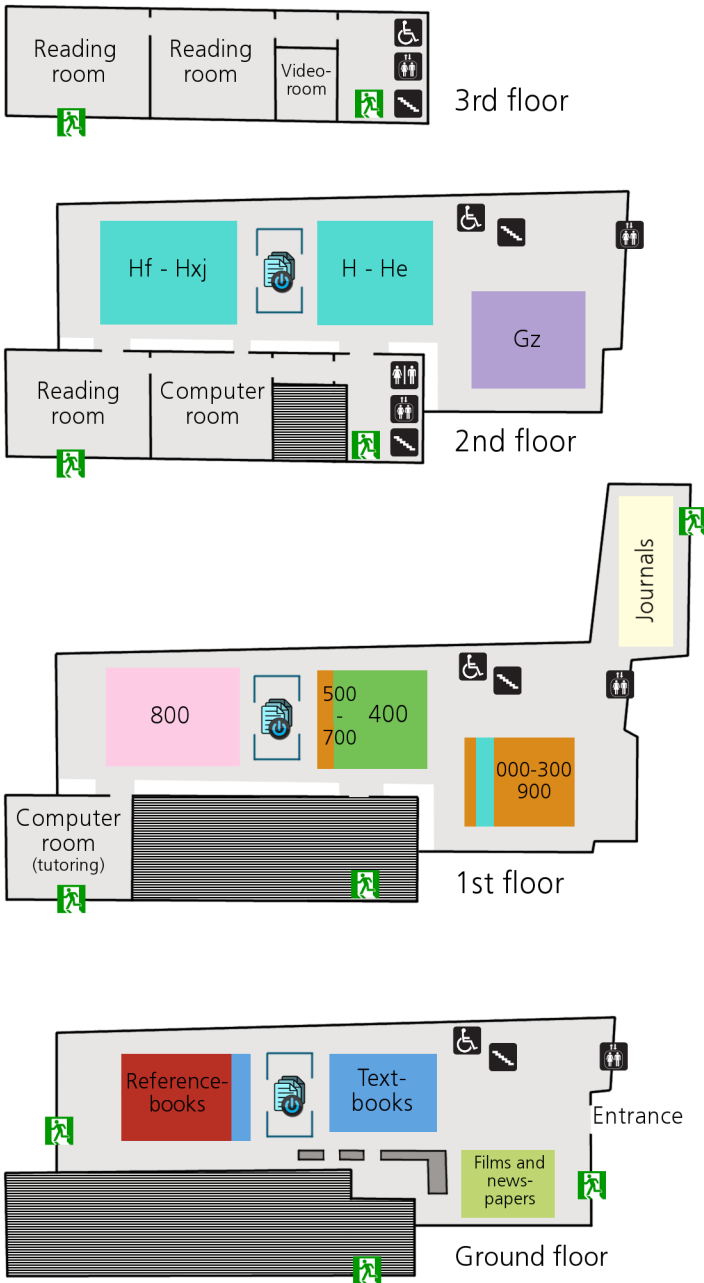

# Map of SOL Library

- H & Skönlitt. 800 Fiction
- Gz Biographies
- 800 Literary Studies
- 400-499 Linguistics
- 000 - Computer science, information & general works  
100 - Philosophy & Psychology  
200 - Religion  
300 - Social Sciences  
500 - Pure Science  
600 - Technology  
700 - Arts & Recreation  
900 - History & Geography
- Journals
- Reference books
- Textbooks
- Films and newspapers
- Computers and photocopier/printer
- Toilet
- Handicap toilet
- Lift
- Stairs
- Emergency exit